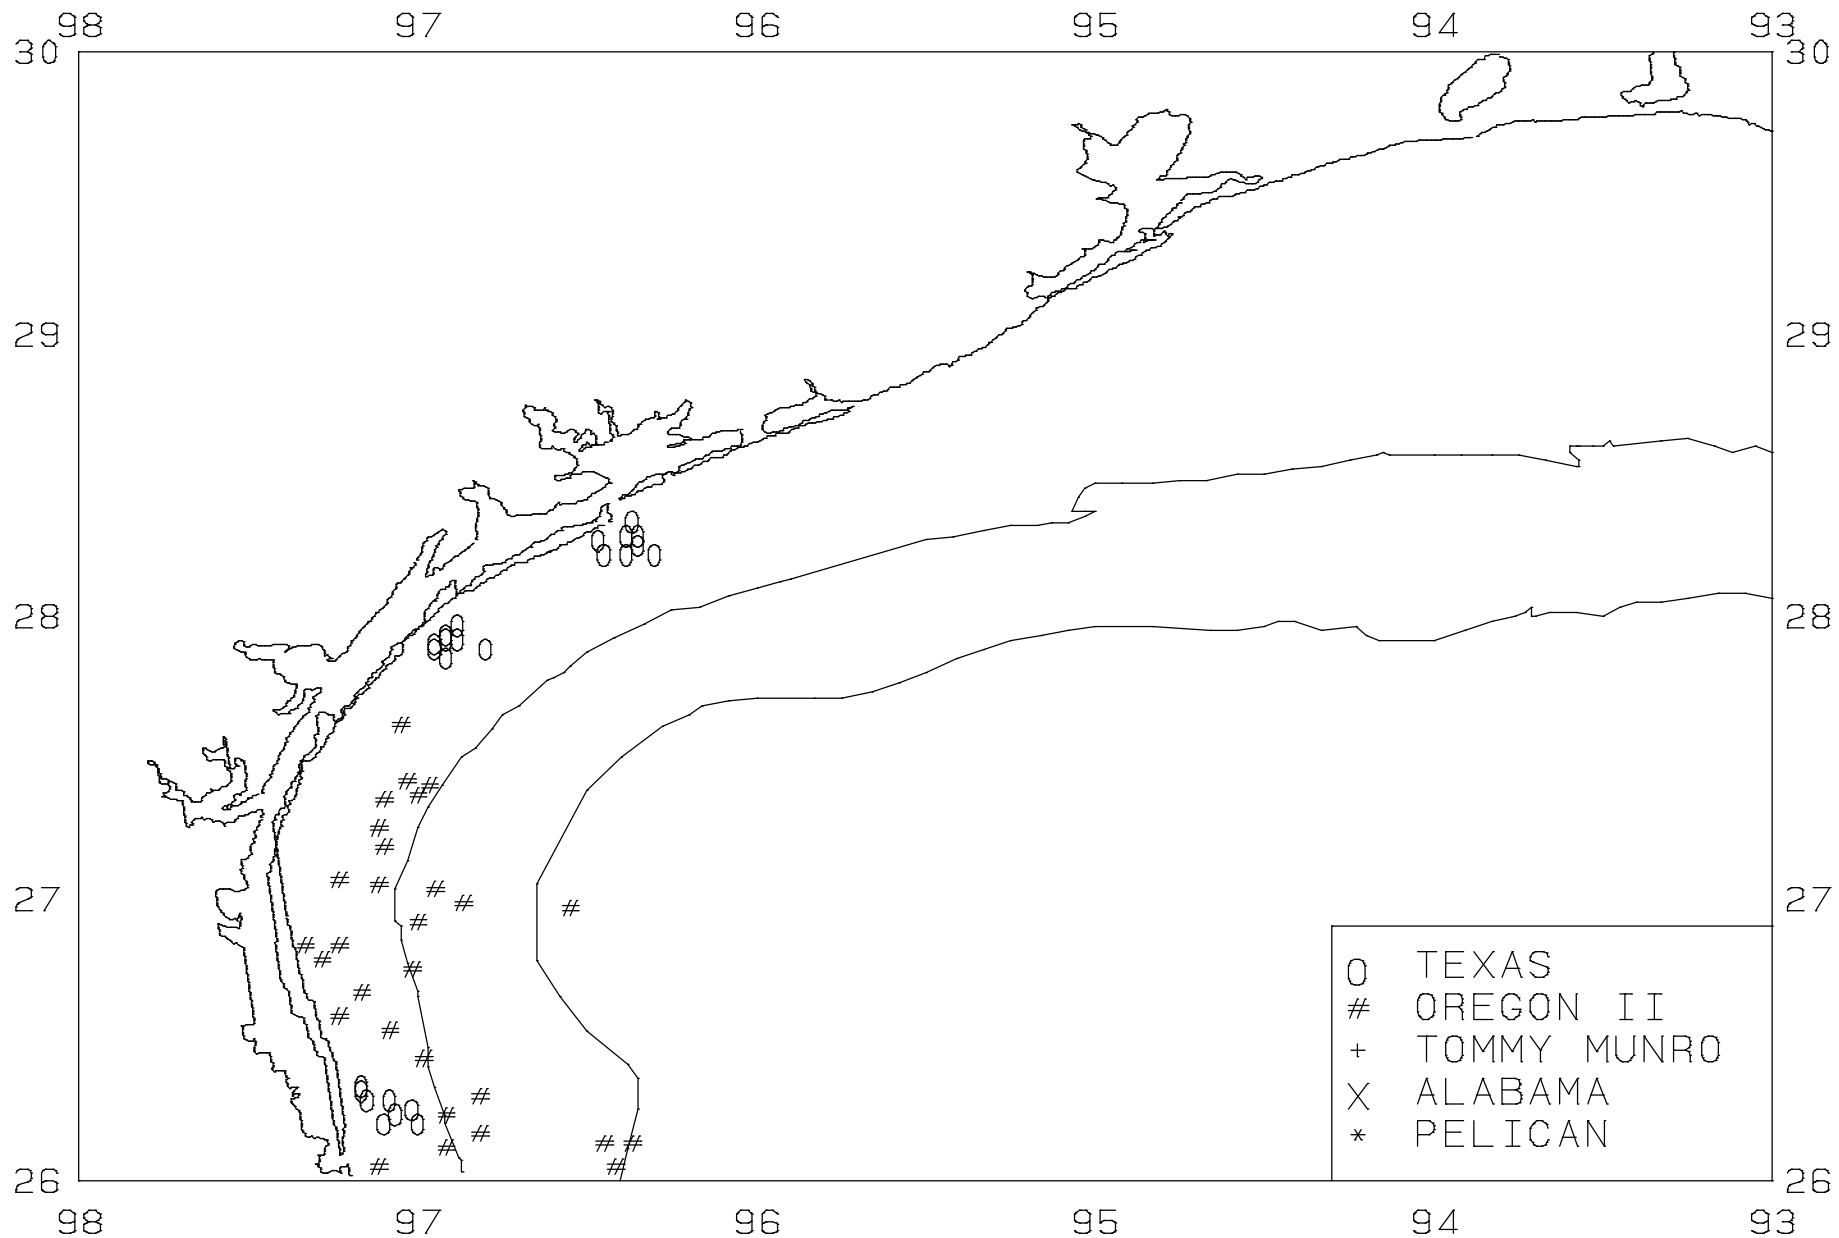

SEAMAP04

SAMPLING DATES FROM 6/16/04 TO 6/22/04

SAMPLING STATIONS

SEAMAP04

SAMPLING DATES FROM 6/16/04 TO 6/22/04

AVERAGE BROWN SHRIMP COUNT PER POUND

SEAMAP04

SAMPLING DATES FROM 6/16/04 TO 6/22/04

SEAMAP04

SAMPLING DATES FROM 6/16/04 TO 6/22/04

AVERAGE PINK SHRIMP COUNT PER POUND

SEAMAP04

SAMPLING DATES FROM 6/16/04 TO 6/22/04

AVERAGE PINK SHRIMP CATCH IN POUNDS/HOUR

SEAMAP04

SAMPLING DATES FROM 6/16/04 TO 6/22/04

AVERAGE NON-SHRIMP CATCH IN POUNDS/HOUR/10