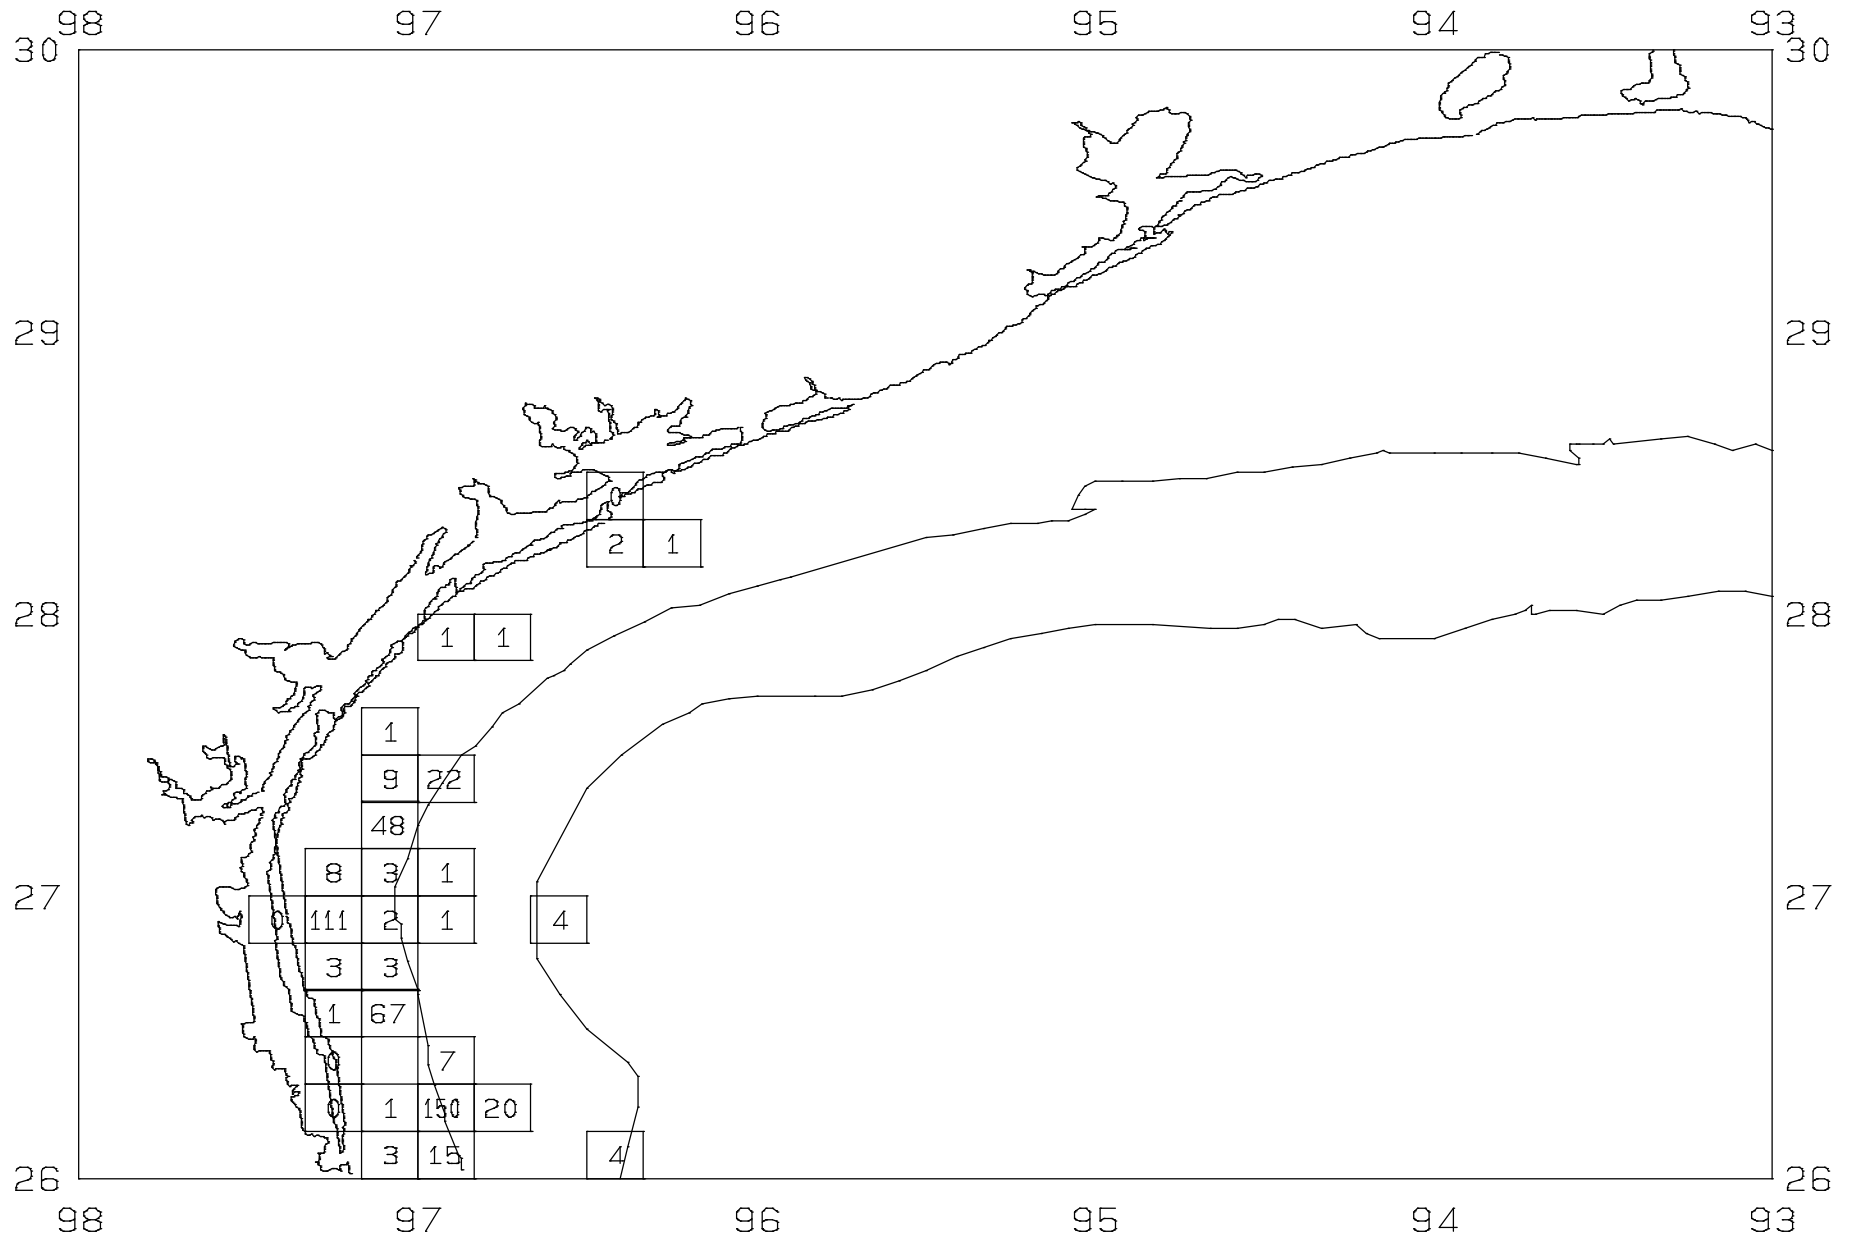

SEAMAP04

SAMPLING DATES FROM 6/16/04 TO 6/22/04

SAMPLING STATIONS

SEAMAP04

SAMPLING DATES FROM 6/16/04 TO 6/22/04

AVERAGE BROWN SHRIMP COUNT PER POUND

SEAMAP04

SAMPLING DATES FROM 6/16/04 TO 6/22/04

AVERAGE BROWN SHRIMP CATCH IN POUNDS/HOUR

SEAMAP04

SAMPLING DATES FROM 6/16/04 TO 6/22/04

AVERAGE WHITE SHRIMP COUNT PER POUND

SEAMAP04

SAMPLING DATES FROM 6/16/04 TO 6/22/04

AVERAGE WHITE SHRIMP CATCH IN POUNDS/HOUR

SEAMAP04

SAMPLING DATES FROM 6/16/04 TO 6/22/04

AVERAGE PINK SHRIMP COUNT PER POUND

SEAMAP04

SAMPLING DATES FROM 6/16/04 TO 6/22/04

AVERAGE PINK SHRIMP CATCH IN POUNDS/HOUR

SEAMAP04

SAMPLING DATES FROM 6/16/04 TO 6/22/04

AVERAGE NON-SHRIMP CATCH IN POUNDS/HOUR/10